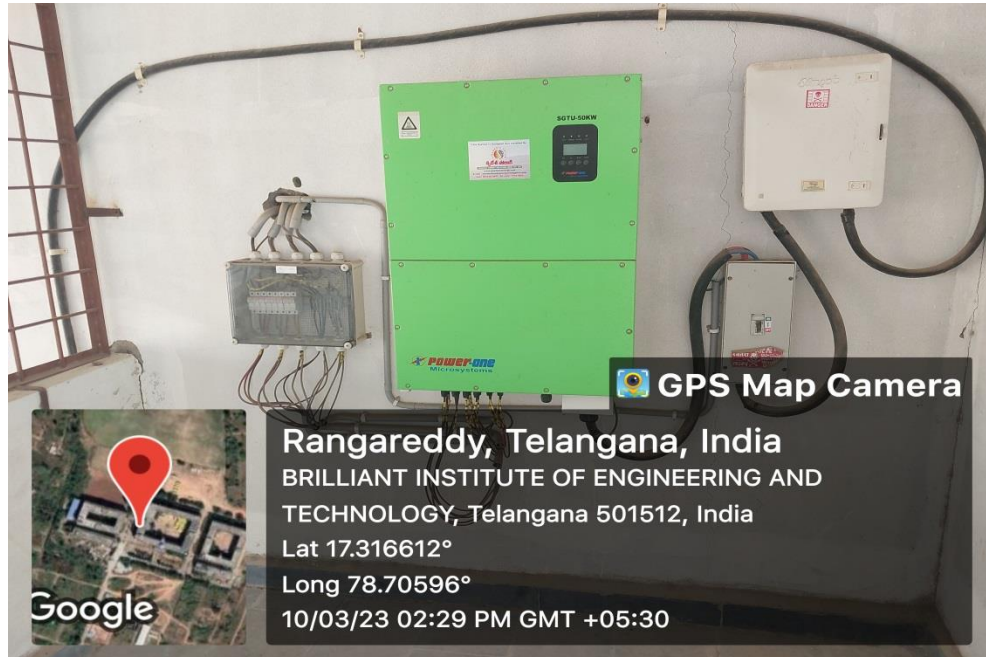

BRILLIANT INSTITUTE OF ENGINEERING & TECHNOLOGY

(Sponsored by: Brilliant Grammar School Educational Society)

(Approved by AICTE, New Delhi, Affiliated to JNTU-Hyderabad)

Abdullapur(V), Abdullapurmet (M),R.R. Dist – 501505, Telangana, India

Website: www.b-iet.ac.in, e-mail: principal@b-iet.ac.in Contact No.: +919652929786

Wheeling to the GRID: